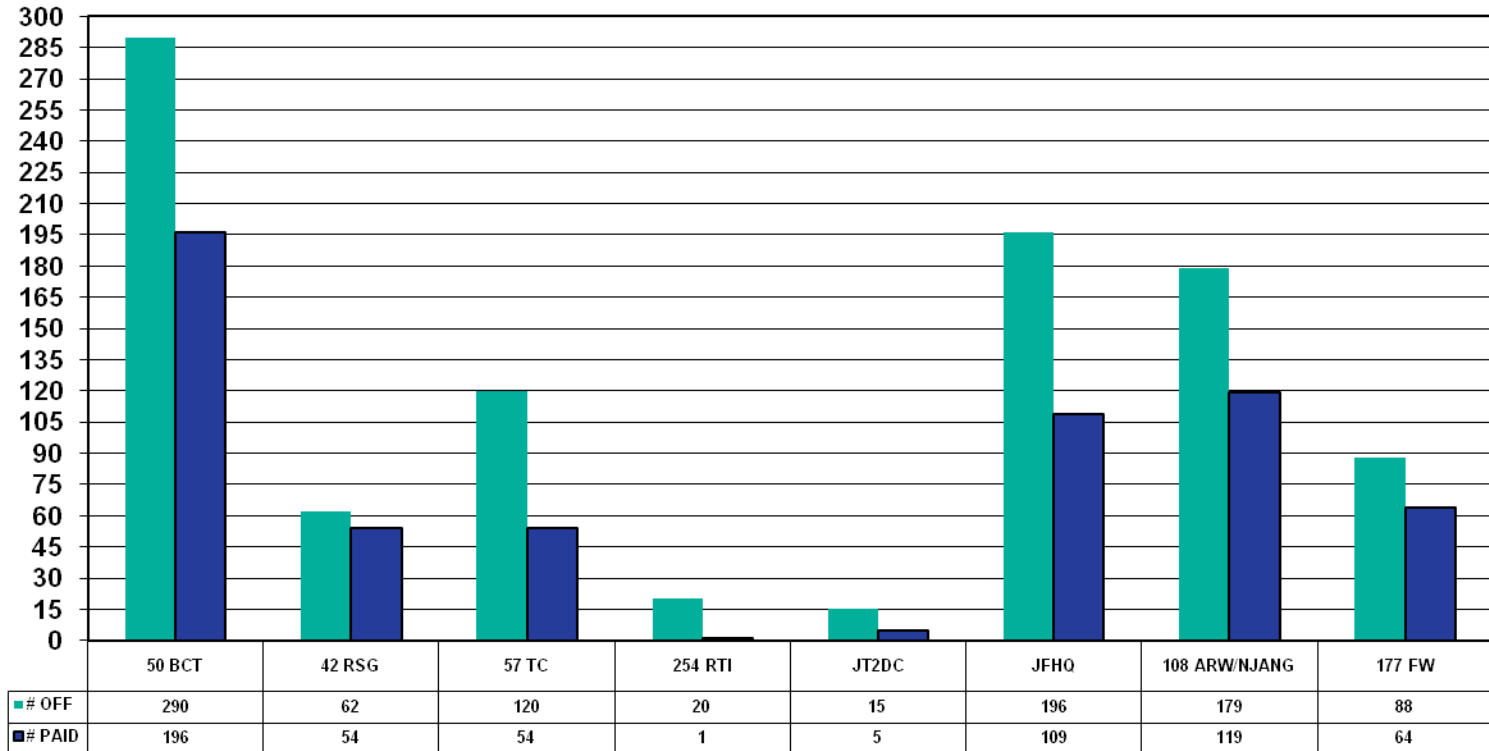

NATIONAL GUARD ASSOCIATION OF NEW JERSEY MEMBERSHIP STATUS BY MSC/WING

OFF # PAID